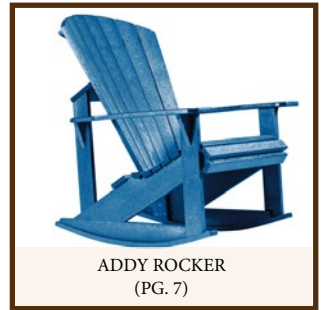

# GLAMPING CATALOG

RUGGED COMFORT PLUSH MATTRESS- 13" (PG. 2)

LA SIESTA HAMMOCK AND ELIPSO WOOD STAND (PG. 6)

ADDY ROCKER (PG. 7)

BARNSTAPLE BED (PG. 4)

COWBOY BEDROLL (PG. 2)

4' BACKED TRADITIONAL BENCH (PG. 8)