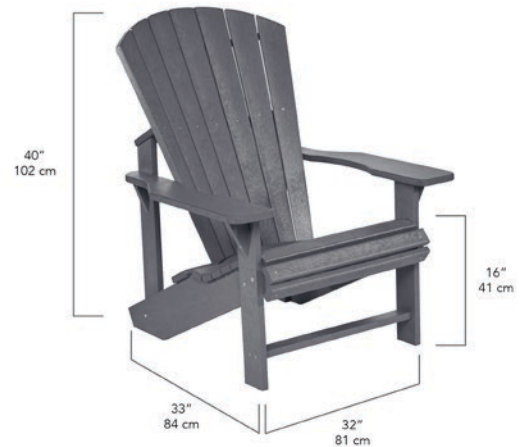

Classic Adirondack C01
(41" x 31" x 32") \$267.00

OUTDOOR SEATING

CLASSIC ADIRONDACK

This chair has been ergonomically designed with you in mind. Our Adirondack sits deep with a contoured seat and back, for the comfort you would expect in an Adirondack Chair. Made from fade-resistant, eco-friendly recycled plastic, our Adirondack promises a classic look that stands the test of time.

Porch Rocker C05
(31" x 25" x 47") \$227.00
Water-proof, fade-resistant,
ergonomically-designed rocker

Have a Seat

The comfortable and classic Porch Rocker is ergonomically designed to make sure you are as comfortable as possible as you rock the day away.

Porch Rocker C05 | Addy Side Table T04

OUTDOOR SEATING

KIDS ADIRONDACK

Just like the Classic, the Kids Adirondack is made of fade-resistant, weatherproof, waterproof plastic that can be left outside all winter- it will never fade! The same outstanding comfort and quality that you've come to expect in a size that's perfect for your little ones.